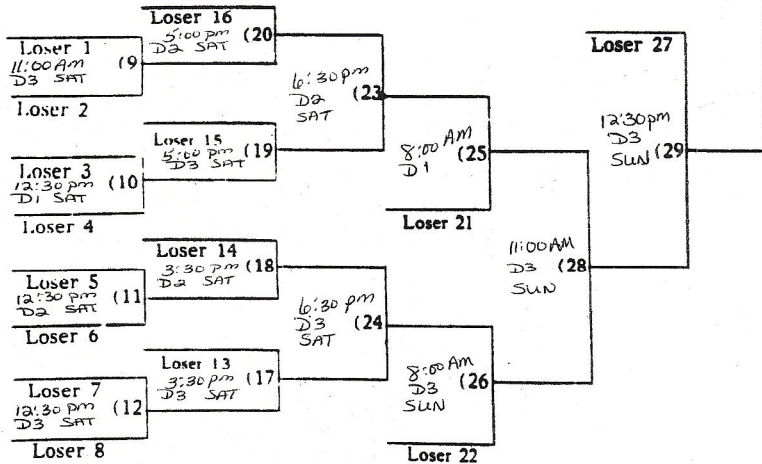

10-UNDER

ASA 16 Teams  
16

Denia Park

D1 = Denia Field #1  
D2 = Denia Field #2  
D3 = Denia Field #3

**Losers' Bracket**

No IF Game