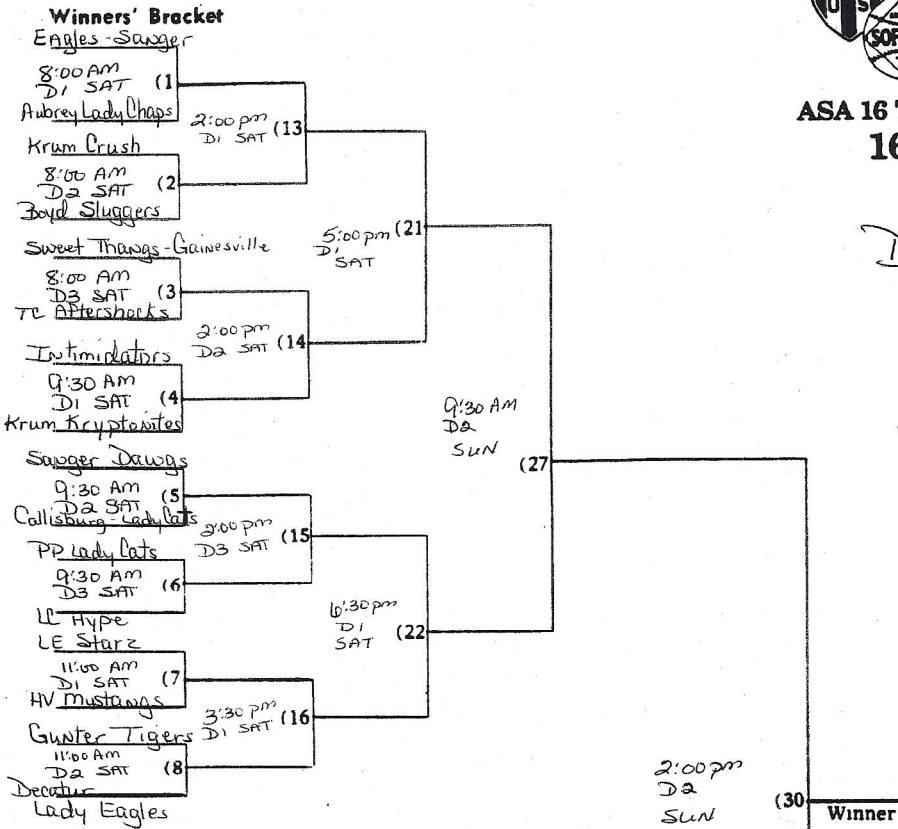

10-UNDER

ASA 16 Teams  
16

Denia Park

D1 = Denia Field #1  
D2 = Denia Field #2  
D3 = Denia Field #3

**Losers' Bracket**

No IF Game