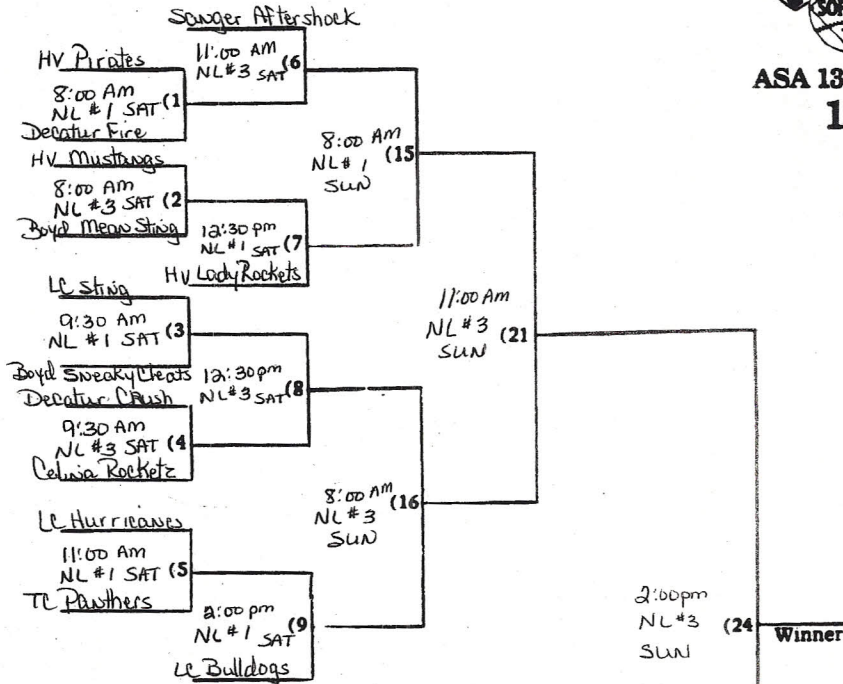

12-UNDER

ASA 13 Teams  
13

North Lakes

NL#1 = North Lakes Field #1

NL3 = North Lakes Field #3

Winners' Bracket

Losers' Bracket

No IF GAME