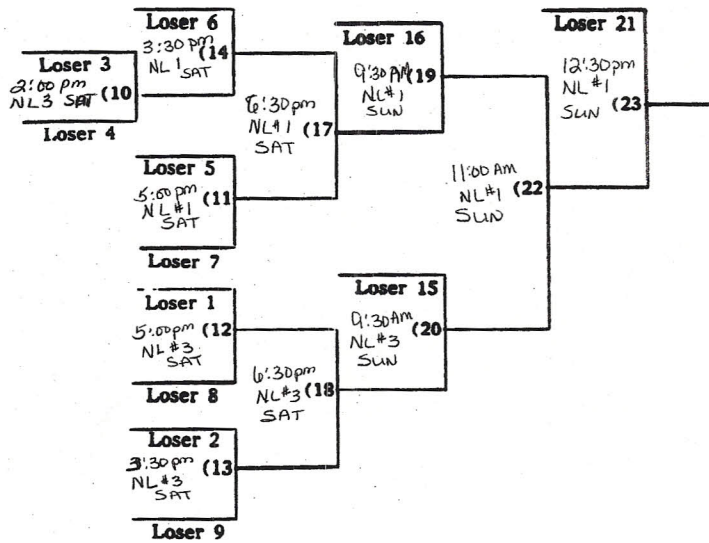

12-UNDER

ASA 13 Teams  
13

North Lakes

NL#1 = North Lakes Field #1

NL3 = North Lakes Field #3

Winners' Bracket

Losers' Bracket

No IF GAME